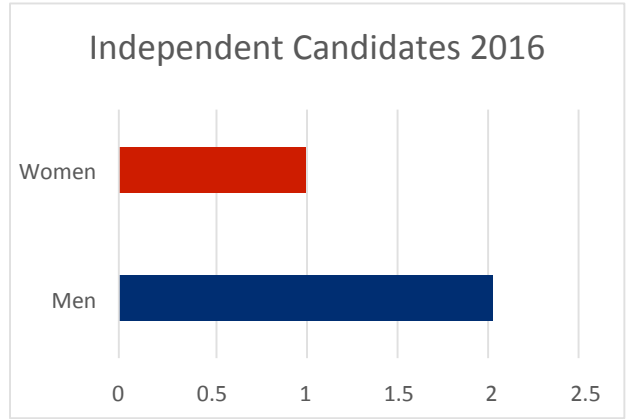

# St Lucia Labour Party (SLP)

Number of Candidates 17 (2 women & 15 Men)

Picture of Women Candidate	Candidate Name & Constituency	Election Outcome
	Emma Hippolyte Gros Islet - (A)  	
	Alvina Reynolds Babonneau - (B)  	

# Independent Candidate

Number of Candidates 4 (2 women & 2 Men)

Picture of Women Candidate	Candidate Name & Constituency	Election Outcome
	<p>Jeannine Compton-Antoine Micoud North – (N)</p>	

 **CIWiL**