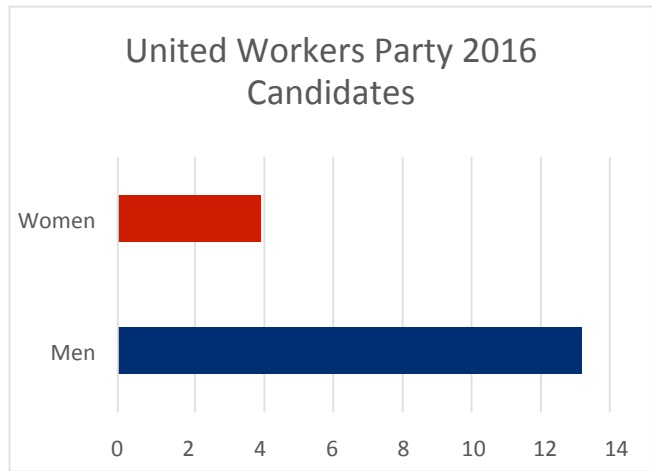

Gale Tracy Christine Rigobert Micoud North – (N)