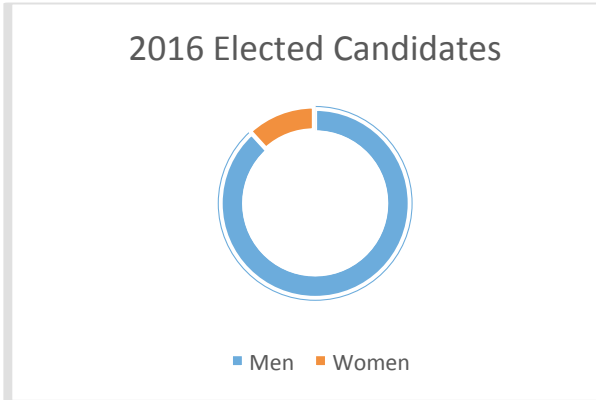

2011 & 2016 Women Candidate Elected

Election Year	Number of Women Candidate	% of Female Candidate Member of Parliaments	2013 to 2018
2016	2	11.76%	↓
2011	3	17.65%