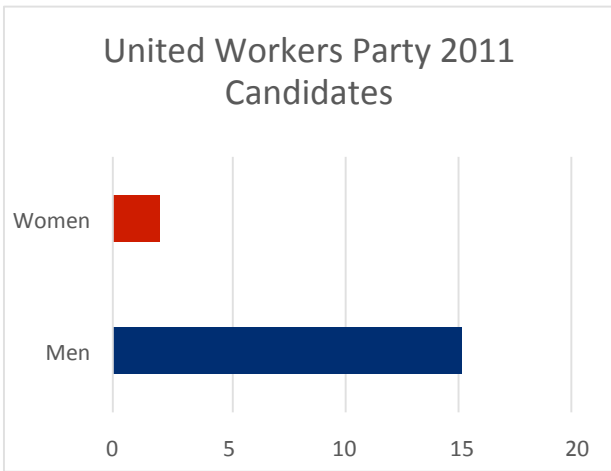

Gale Tracy Christine Rigobert Micoud North – (N)