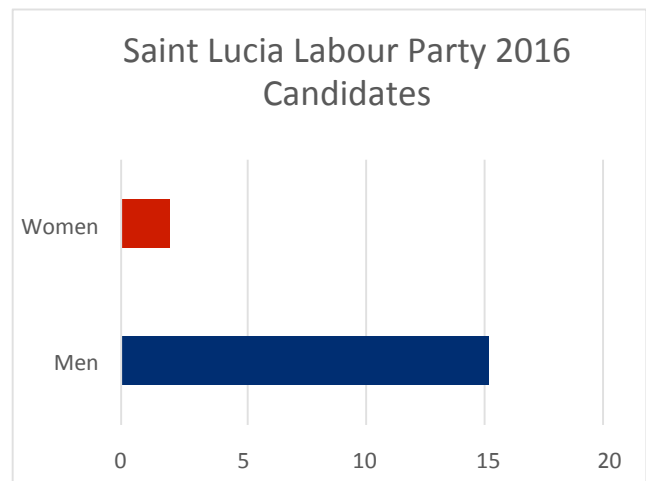

St Lucia Labour Party (SLP)

Number of Candidates 17 (2 women & 15 Men)

Picture of Women Candidate	Candidate Name & Constituency	Election Outcome
	Emma Hippolyte Gros Islet - (A) 	
	Alvina Reynolds Babonneau - (B)