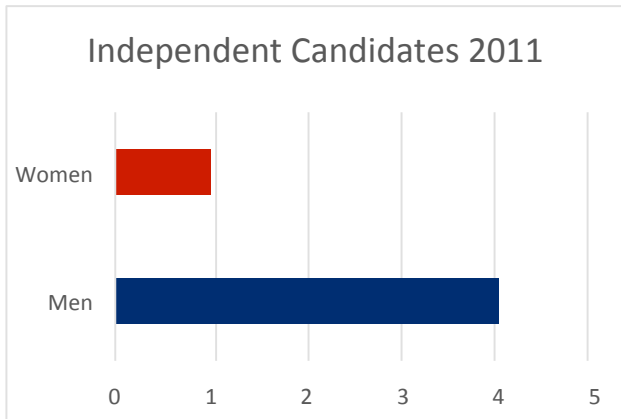

# St Lucia Labour Party (SLP)

Number of Candidates 17 (2 women & 15 Men)

Picture of Women Candidate	Candidate Name & Constituency	Election Outcome
	Emma Hippolyte Gros Islet - (A)  	
	Alvina Reynolds Babonneau - (B)  	

# Independent Candidate

Number of Candidates 4 (2 women & 2 Men)

Picture of Women Candidate	Candidate Name & Constituency	Election Outcome
	<p>Jeannine Compton-Antoine Micoud North – (N)</p>	

 **CIWiL**