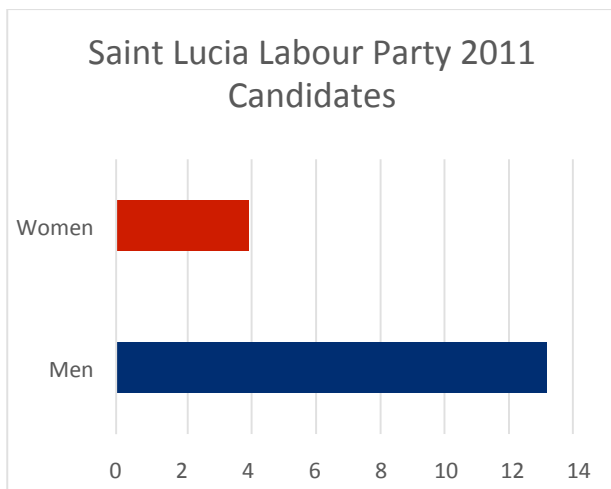

St Lucia Labour Party (SLP)

Number of Candidates 17 (2 women & 15 Men)

Picture of Women Candidate	Candidate Name & Constituency	Election Outcome
	Emma Hippolyte Gros Islet - (A) 	
	Alvina Reynolds Babonneau - (B)